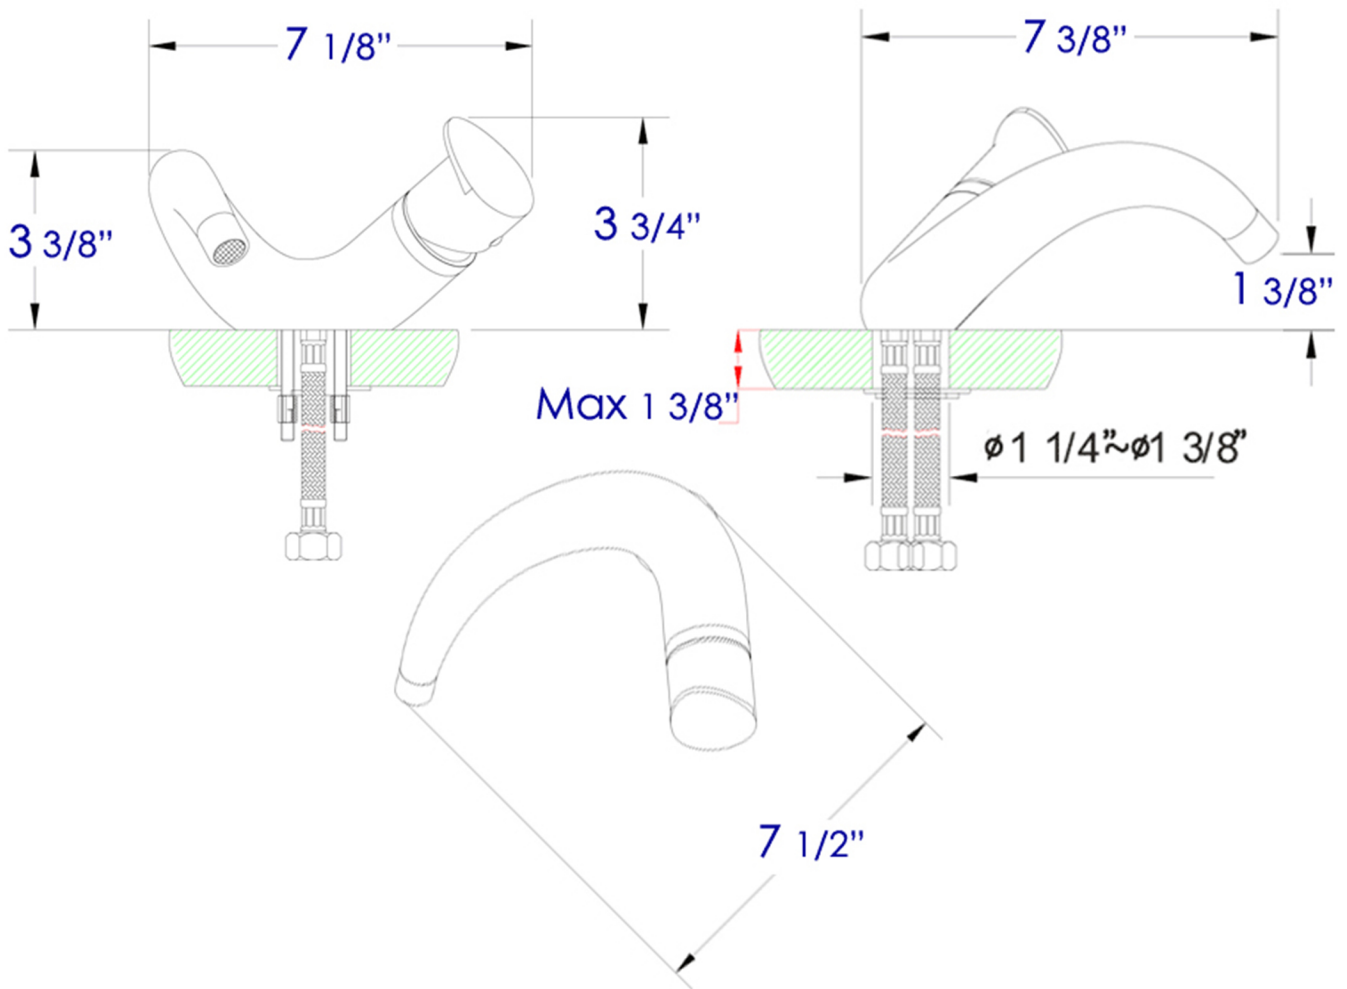

AB1572

Wave Single Lever Bathroom Faucet

Note: All product dimensions are approximate and should be verified on site prior to installation.
Visit www.ALFIbrand.com for more information.