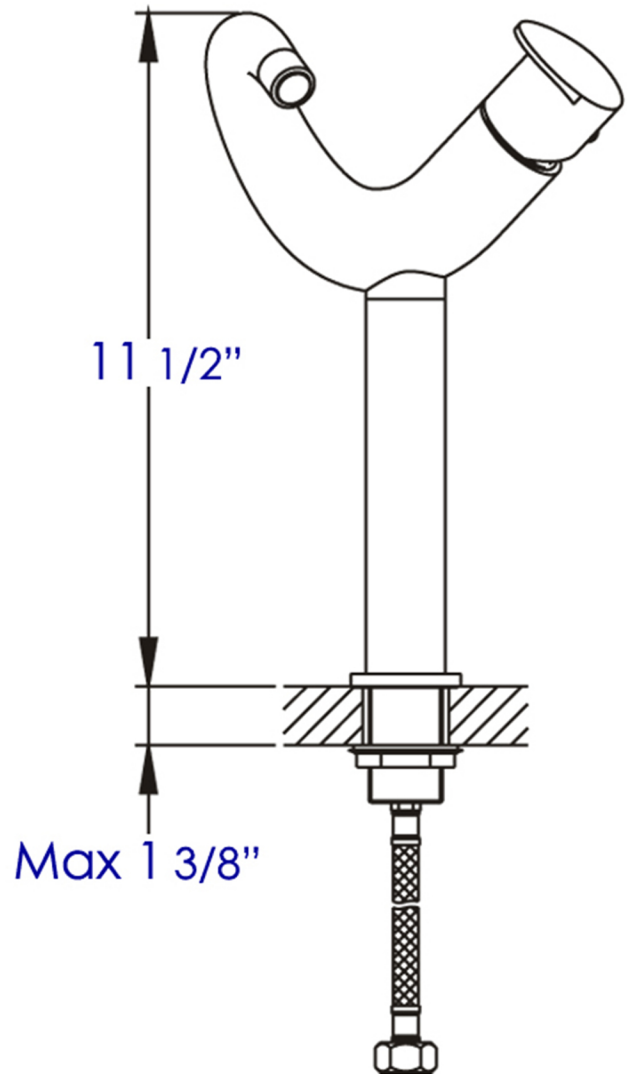

# AB1570

Tall Wave Single Lever Bathroom Faucet

**Note:** All product dimensions are approximate and should be verified on site prior to installation.  
Visit [www.ALFIbrand.com](http://www.ALFIbrand.com) for more information.