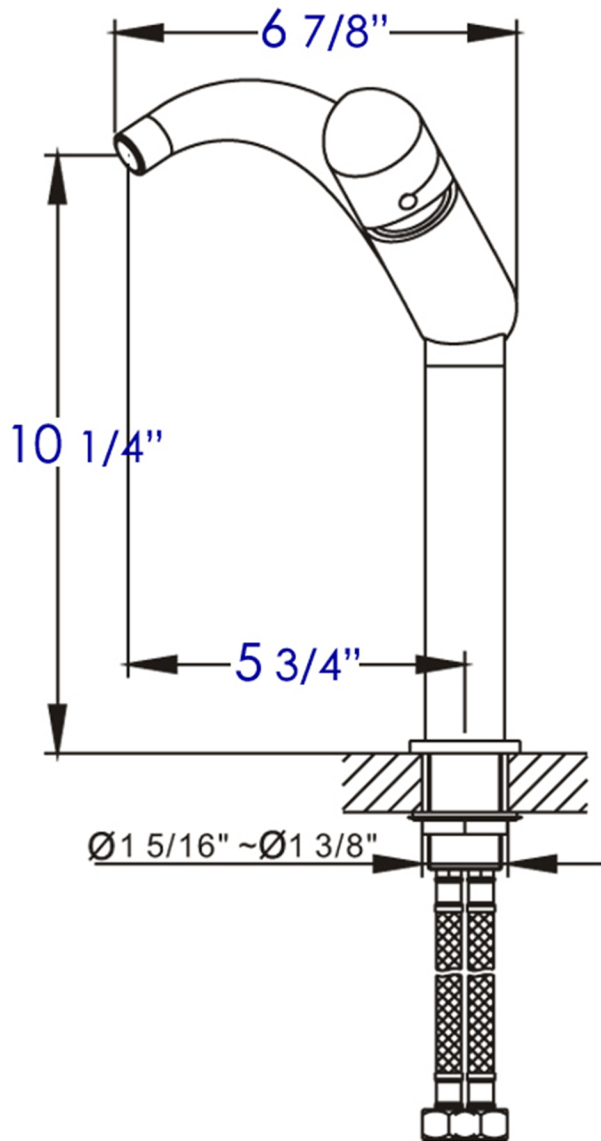

# AB1570

Tall Wave Single Lever Bathroom Faucet

**Note:** All product dimensions are approximate and should be verified on site prior to installation.  
Visit [www.ALFIbrand.com](http://www.ALFIbrand.com) for more information.