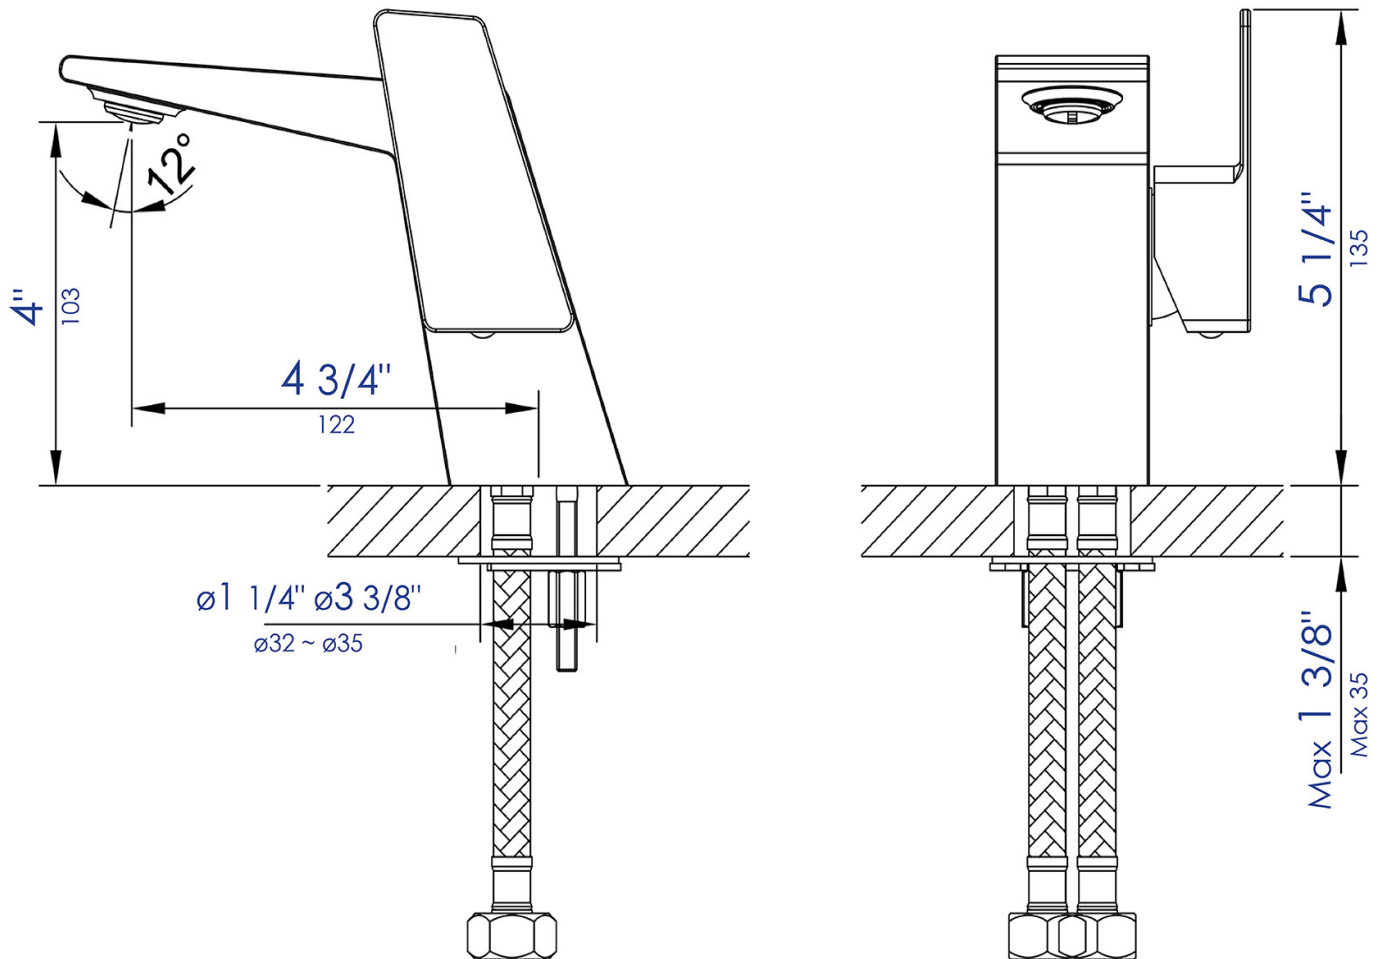

AB1470

Modern Single Hole Bathroom Faucet

Note: All product dimensions are approximate and should be verified on site prior to installation.
Visit www.ALFIbrand.com for more information.