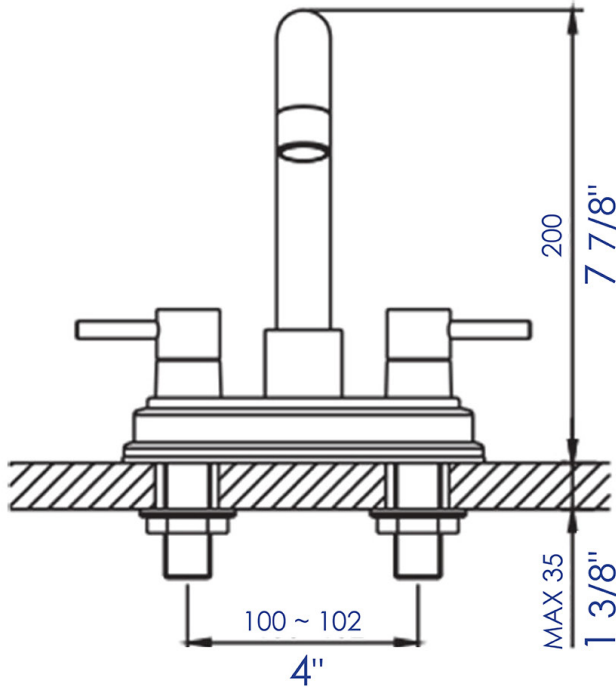

# AB1400

Two-Handle 4" Centerset Bathroom Faucet

**Note:** All product dimensions are approximate and should be verified on site prior to installation. Visit [www.ALFIbrand.com](http://www.ALFIbrand.com) for more information.