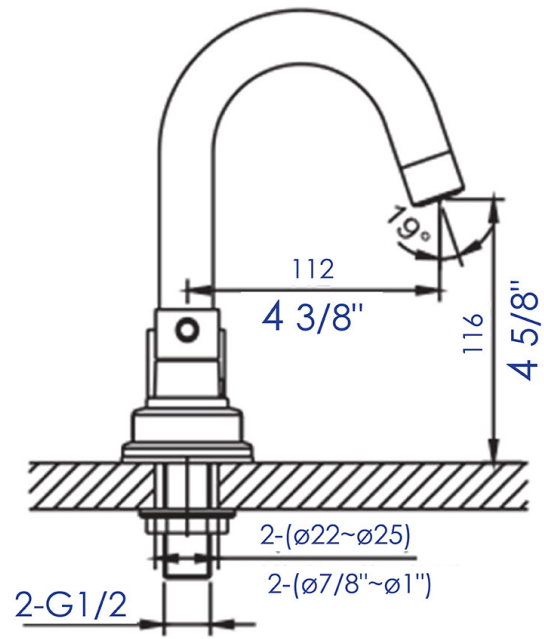

# AB1400

Two-Handle 4" Centerset Bathroom Faucet

**Note:** All product dimensions are approximate and should be verified on site prior to installation. Visit [www.ALFIbrand.com](http://www.ALFIbrand.com) for more information.