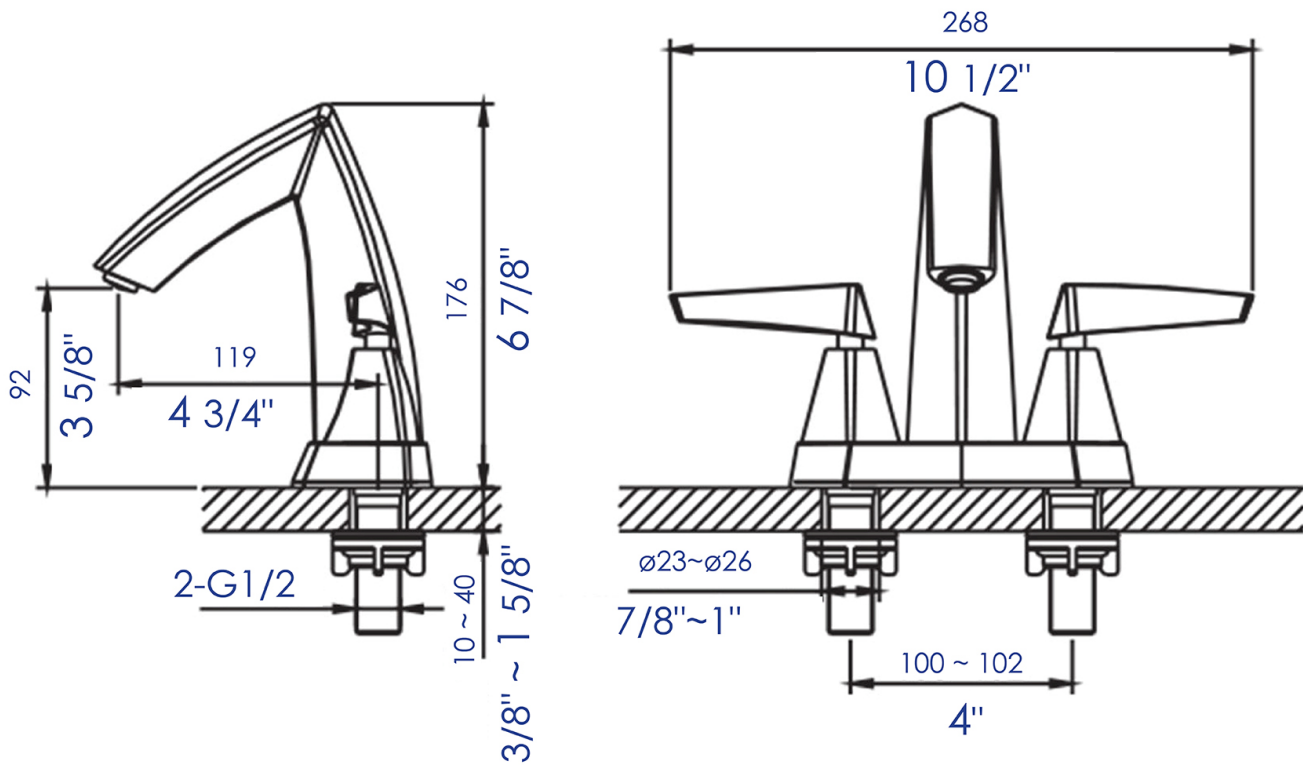

AB1003

Two-Handle 4" Centerset Bathroom Faucet

Note: All product dimensions are approximate and should be verified on site prior to installation.
Visit www.ALFIbrand.com for more information.