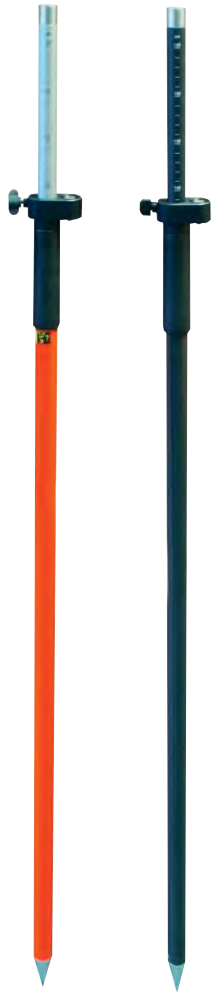

Nedo® Product Information

Nedo Prism Poles

Lite Prism Poles

Extremely lightweight **prism poles**.

Robust design and ergonomic soft grip for convenient handling. The poles can be taken apart for cleaning without any tools. Including replaceable points made of steel and carrying bag.

Aluminum Prism Pole Ref.-No. 484 650-185

- 5/8" connection thread

Carbon Prism Pole Ref.-No. 484 655-185

- 5/8" connection thread

Nedo Lightweight Prism Poles with Screw Clamp

Ref.-No.	Working range	Transport length	Weight	Accessory
484 650-185	4.1' - 7' / 125 cm - 215 cm	3.6' / 110 cm	1.6 lbs. / 0.74 kg	Incl. case
484 655-185	4.1' - 7' / 125 cm - 210 cm	3.6' / 110 cm	1.1 lbs. / 0.50 kg	Incl. case