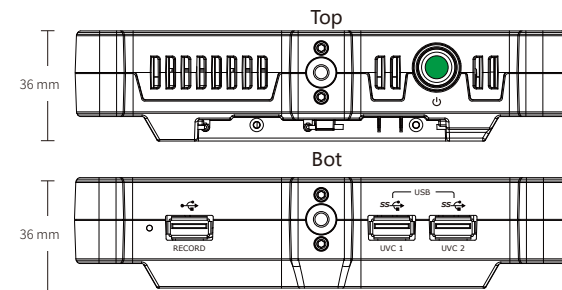

Specification

Connectors	Input	HDMI 1.3	2×HDMI-A	
		USB 3.0	2×USB TypeA	
	Output	HDMI 2.0	1×HDMI-A	
	Record	USB 2.0	1×USB TypeA	
	Audio	In	1×3.5mm Audio Jack	
		Out	1×3.5mm Audio Jack	
Communication/Stream	LAN	1×RJ45		
Power		1×USB-C		
Performance	Input Resolutions	HDMI		
		SMPTE	720p@50/60 1080p@23/24/60	
		VESA	1024×768@60 1280×720@60 1280×800@60 1280×1024@60 1360×768@60 1600×1200@60 1680×1050@60 1920×1080@60	
	Output Resolutions	HDMI		
		SMPTE	720p@50/60 1080p@24/25/50/60 2160p@60	
		VESA	1024×768@60 1280×720@50/60 1280×800@60 1280×1024@60 1360×768@60 1920×1080@50/60 3840×2160@60	
Supported Standard	HDMI	1.3(in) 2.0(out)		
	USB	3.0		
Screen Feature	Screen Dimension	5.5" TFT		
	Dot Pitch	0.063(H)×0.021(W)(mm)		
	Aspect Ratio	16:9		
	Brightness	450cd/m ²		
	Contrast	1000:1		
Power	Backlight	LED		
	View Angle	80°/80°(L/R)80°/80°(U/D)		
	Input Voltage	9V/2A		
	Max Power	18W		
	Environment	Temperature	0°C ~ 55°C	
	Humidity	5%~85%		
Physical	Weight	Net	350g(without battery);882g(with battery)	
		Package	770g	
	Dimension	Net	161mm×106mm×36mm	
		Package	255mm×145mm×85mm	
Order Codes	Product Code	410-5513-01-0	TAO 1 pro	
		490-5513-01-1	TAO 1 pro-S	
		490-5513-01-0	TAO 1 pro lithium battery(optional)	

TAO 1 pro

Talent Anchor Online

Dimension

RGBlink

www.rgblink.com

RGBlink

TAO 1pro is a Broadcasting streaming decoder with a 5.5 inch FHD preview display, but also a 4 channels seamless video switcher for 2 USB 3.0 and 2 HDMI 1.3 inputs, and supports streaming directly by ethernet output which is ready to connect to external cloud based router and streaming from Anywhere to Everywhere.