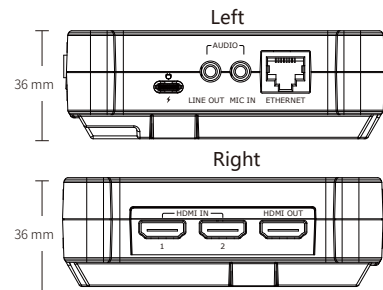

Specification

Connectors	Input	HDMI 1.3	2×HDMI-A	
		USB 3.0	2×USB TypeA	
	Output	HDMI 2.0	1×HDMI-A	
	Record	USB 2.0	1×USB TypeA	
	Audio	In	1×3.5mm Audio Jack	
		Out	1×3.5mm Audio Jack	
Communication/Stream	LAN	1×RJ45		
Power		1×USB-C		
Performance	Input Resolutions	HDMI		
		SMPTE	720p@50/60 1080p@23/24/60	
		VESA	1024×768@60 1280×720@60 1280×800@60 1280×1024@60 1360×768@60 1600×1200@60 1680×1050@60 1920×1080@60	
	Output Resolutions	HDMI		
		SMPTE	720p@50/60 1080p@24/25/50/60 2160p@60	
		VESA	1024×768@60 1280×720@50/60 1280×800@60 1280×1024@60 1360×768@60 1920×1080@50/60 3840×2160@60	
Supported Standard	HDMI	1.3(in) 2.0(out)		
	USB	3.0		
Screen Feature	Screen Dimension	5.5" TFT		
	Dot Pitch	0.063(H)×0.021(W)(mm)		
	Aspect Ratio	16:9		
	Brightness	450cd/m ²		
	Contrast	1000:1		
Power	Backlight	LED		
	View Angle	80°/80°(L/R)80°/80°(U/D)		
	Input Voltage	9V/2A		
	Max Power	18W		
	Environment	Temperature	0°C ~ 55°C	
	Humidity	5%~85%		
Physical	Weight	Net	350g(without battery);882g(with battery)	
		Package	770g	
	Dimension	Net	161mm×106mm×36mm	
		Package	255mm×145mm×85mm	
Order Codes	Product Code	410-5513-01-0	TAO 1 pro	
		490-5513-01-1	TAO 1 pro-S	
		490-5513-01-0	TAO 1 pro lithium battery(optional)	

TAO 1 pro

Talent Anchor Online

Dimension

RGBlink

www.rgblink.com

RGBlink

TAO 1pro is a Broadcasting streaming decoder with a 5.5 inch FHD preview display, but also a 4 channels seamless video switcher for 2 USB 3.0 and 2 HDMI 1.3 inputs, and supports streaming directly by ethernet output which is ready to connect to external cloud based router and streaming from Anywhere to Everywhere.

3 Standard USB2.0/3.0, HDMI1.3 devices such as cameras, smart phone, tablet supported, stream anytime you like

4 Dual batteries for backup Endurance power supply

Key Features

· 5.5-inch touchscreen operation