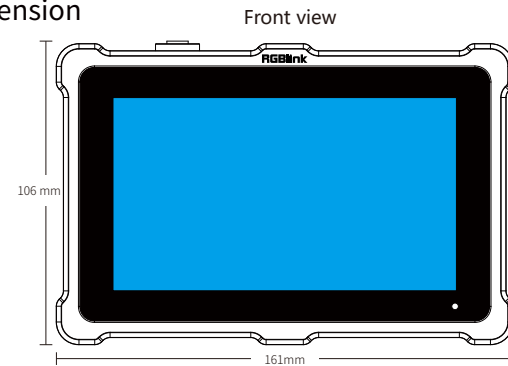

Specification

Connectors	Input	HDMI 1.3	2×HDMI-A	
		USB 3.0	2×USB TypeA	
	Output	HDMI 2.0	1×HDMI-A	
	Record	USB 2.0	1×USB TypeA	
	Audio	In	1×3.5mm Audio Jack	
		Out	1×3.5mm Audio Jack	
Communication/Stream	LAN	1×RJ45		
Power		1×USB-C		
Performance	Input Resolutions	HDMI		
		SMPTE	720p@50/60 1080p@23/24/60	
		VESA	1024×768@60 1280×720@60 1280×800@60 1280×1024@60 1360×768@60 1600×1200@60 1680×1050@60 1920×1080@60	
	Output Resolutions	HDMI		
		SMPTE	720p@50/60 1080p@24/25/50/60 2160p@60	
		VESA	1024×768@60 1280×720@50/60 1280×800@60 1280×1024@60 1360×768@60 1920×1080@50/60 3840×2160@60	
Supported Standard	HDMI	1.3(in) 2.0(out)		
	USB	3.0		
Screen Feature	Screen Dimension	5.5" TFT		
	Dot Pitch	0.063(H)×0.021(W)(mm)		
	Aspect Ratio	16:9		
	Brightness	450cd/m ²		
	Contrast	1000:1		
Power	Backlight	LED		
	View Angle	80°/80°(L/R)80°/80°(U/D)		
	Input Voltage	9V/2A		
	Max Power	18W		
	Environment	Temperature	0°C ~ 55°C	
	Humidity	5%~85%		
Physical	Weight	Net	350g(without battery);882g(with battery)	
		Package	770g	
	Dimension	Net	161mm×106mm×36mm	
		Package	255mm×145mm×85mm	
Order Codes	Product Code	410-5513-01-0	TAO 1 pro	
		490-5513-01-1	TAO 1 pro-S	
		490-5513-01-0	TAO 1 pro lithium battery(optional)	

TAO 1 pro

Talent Anchor Online

Dimension

RGBlink

www.rgblink.com

RGBlink

TAO 1pro is a Broadcasting streaming decoder with a 5.5 inch FHD preview display, but also a 4 channels seamless video switcher for 2 USB 3.0 and 2 HDMI 1.3 inputs, and supports streaming directly by ethernet output which is ready to connect to external cloud based router and streaming from Anywhere to Everywhere.