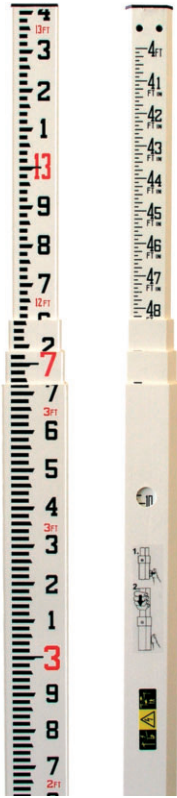

Nedo® Product Information

Fiberglass Leveling Rods and Accessories

Features:

- Extremely robust design
- Anti-Jam® buttons made of brass ensure a long life
- High precision scale on front and back
- Scale on back allowing for overall height readings
- Ergonomically designed shape for a better grip
- Non-conductive under dry conditions
- Laser receiver brackets are easily attachable
- Free carrying bag and snap-on rod level
- Quality and precision "Made in Germany"

Nedo Fiberglass Leveling Rods

Ref.-No.	Product	Scale	Weight
344 885	13.4'	feet, 10ths	5.2 lbs. / 2.4 kg
344 886	13.4'	feet, inches	5.2 lbs. / 2.4 kg
345 885	16.4'	feet, 10ths	5.9 lbs. / 2.7 kg
345 886	16.4'	feet, inches	5.9 lbs. / 2.7 kg
347 885	25'	feet, 10ths	8.3 lbs. / 3.7 kg

Free carrying bag and snap-on rod level

Anti-Jam® buttons made of brass ensure a long life

Technical data subject to change

Precise surveying and measuring

Nedo

2200 Ampere Drive · P.O. Box 99556
Louisville, KY 40269-0556