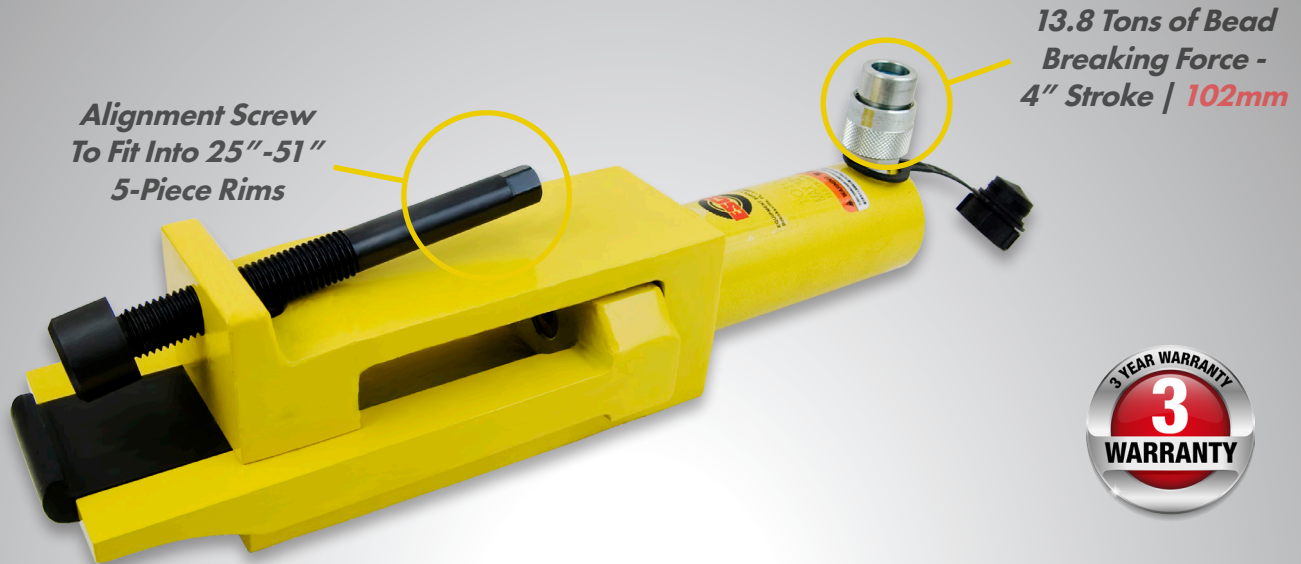

Giant Tire/Earthmover Bead Breaker

MODEL 10100

PROFESSIONAL
SERIES

Benefits & Features:

- Used on 25" to 51" 5-piece rims with pry bar/bead loosening pockets
- 13.8 Tons of bead breaking force will break the toughest of beads - 4" Stroke **102mm**
- Use with 10,000 psi hydraulic pumps
- 3-Year Warranty

Ram Tonnage	Stroke	Max Pressure	Length	Height	Weight
13.8 Tons	4" 102mm	10,000 psi	18" 457mm	5" 127mm	31 lb. 14kg